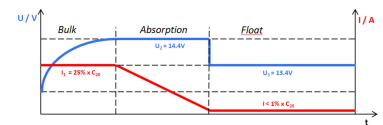

Base holddown