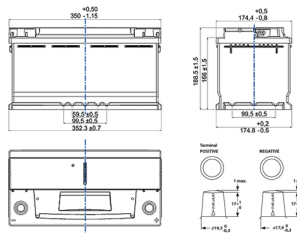

## Technical information

|                            |     |                 |        |
|----------------------------|-----|-----------------|--------|
| Voltage [V]                | 12  | Length [mm]     | 353    |
| Capacity (Ah)              | 95  | Width [mm]      | 175    |
| Cold-test Current, DIN [A] |     | Height [mm]     | 190    |
| Cold-test Current, EN [A]  | 850 | Clamping height |        |
| Terminal Type              | 1   | Case size       | H8/LN5 |
| Hold-down                  | B13 |                 |        |

## Pictures

Photo

Terminal Type

Base holddown

Terminal Placement