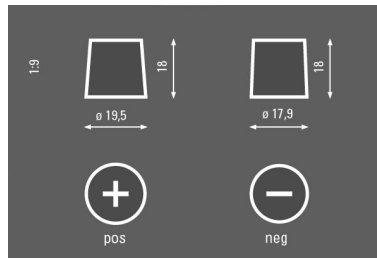

Terminal Type